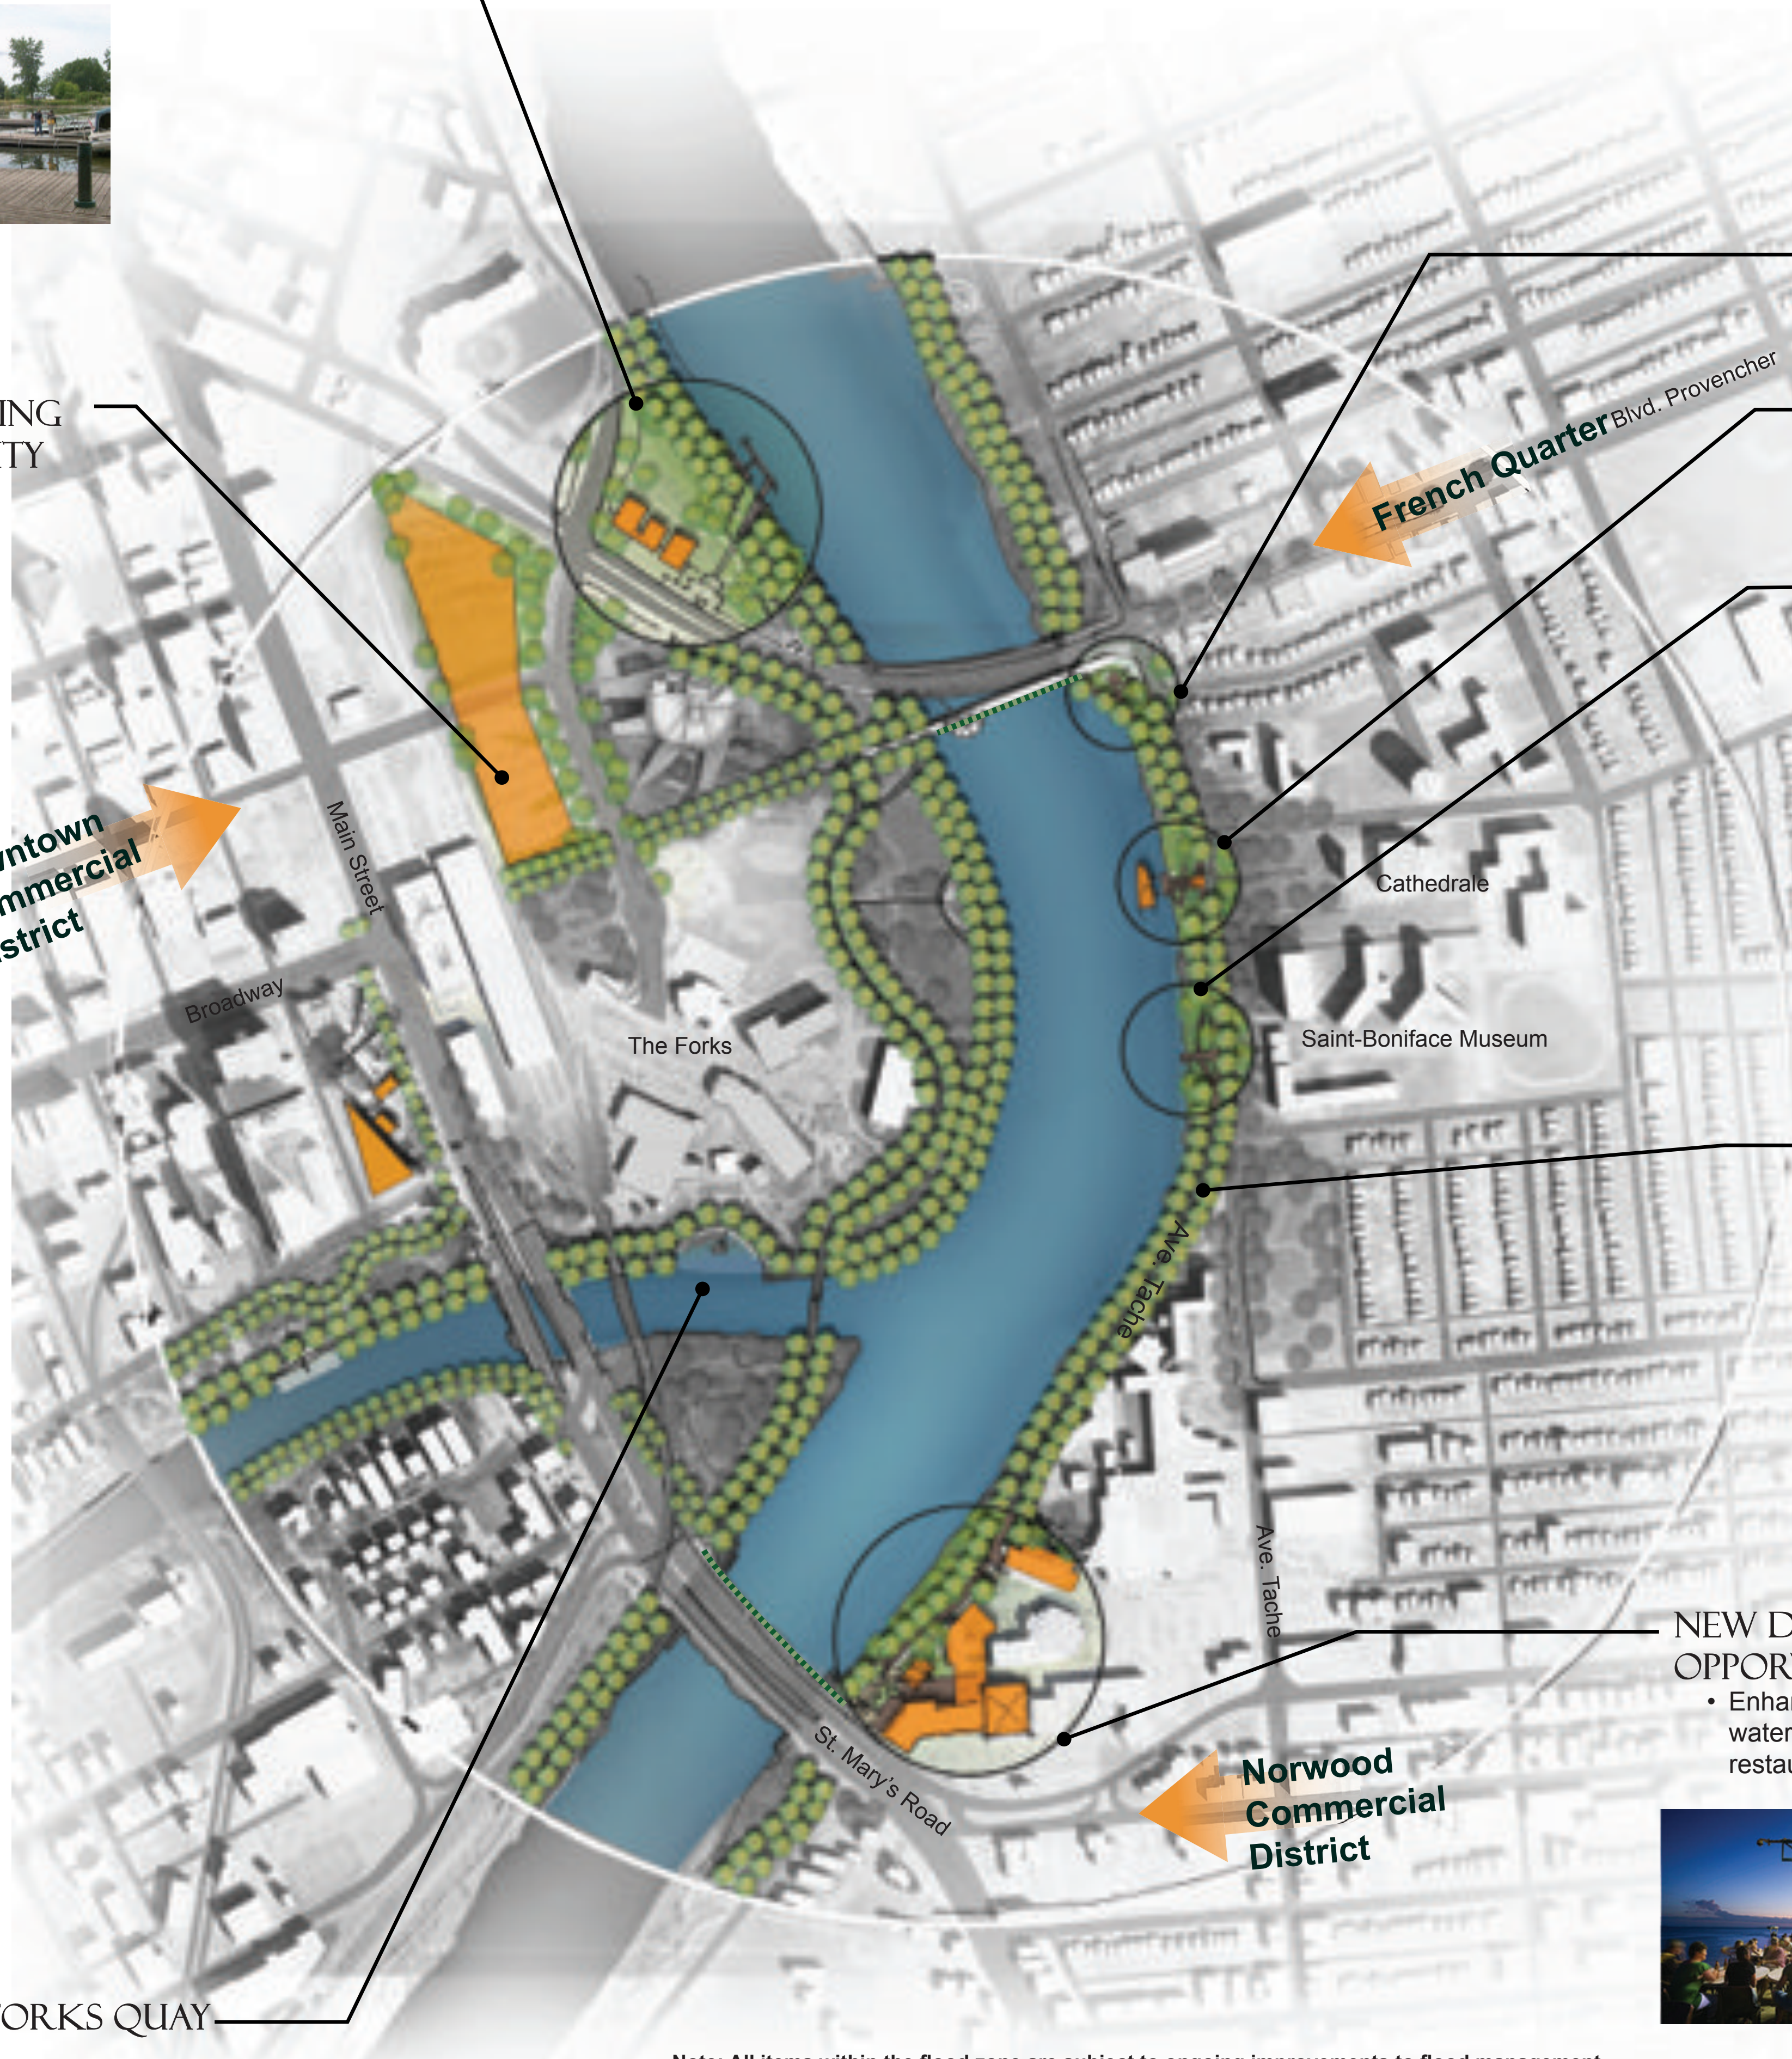

MARINA + NEW DEVELOPMENT OPPORTUNITY

KEY PLANNING OPPORTUNITY

Downtown Commercial District

FORKS QUAY

SPIRIT PLAZA

- Gateway to St. Boniface + Tache Promenade

TACHE DOCK

- Enhancements to existing dock
- Commercial opportunities i.e. river boat tours + docking

TACHE TREE TOP OVERLOOK

*See Artist Rendering

- Views to Canadian Museum of Human Rights
- Tribute to the Grey Nuns

TACHE PROMENADE

- Widen sidewalk to accommodate both pedestrian + cycling traffic
- Enhanced historical interpretive elements

NEW DEVELOPMENT OPPORTUNITY

- Enhance existing facility to become a waterfront amenity with businesses and restaurant facing the riverfront

Norwood Commercial District

Note: All items within the flood zone are subject to ongoing improvements to flood management.